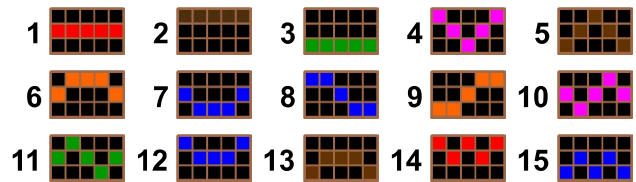

DIAMOND STRIKE

GAME RULES

All symbols pay from left to right on adjacent reels starting from the leftmost reel

5 - 200
4 - 20
3 - 10

5 - 100
4 - 20
3 - 10

5 - 40
4 - 10
3 - 5

5 - 40
4 - 10
3 - 5

5 - 40
4 - 10
3 - 5

Three SCATTER symbols on reels 1, 3 and 5 award 8 more free spins during the FREE SPINS FEATURE. No limits!

Special reels are in play during the FREE SPINS FEATURE.

At the beginning of the FREE SPINS FEATURE extra  are added to all reels.

The JACKPOT BONUS GAME can be triggered during the FREE SPINS FEATURE.

VOLATILITY ⚡⚡⚡

Medium volatility games pay out steadily and the range of pays varies from low to very high

All symbols pay from left to right on selected paylines.

Free Spins win is added to the payline win.

All wins are multiplied by bet per line.

All values are expressed as actual wins in coins.

SPACE and ENTER buttons on the keyboard can be used to start and stop the spin.